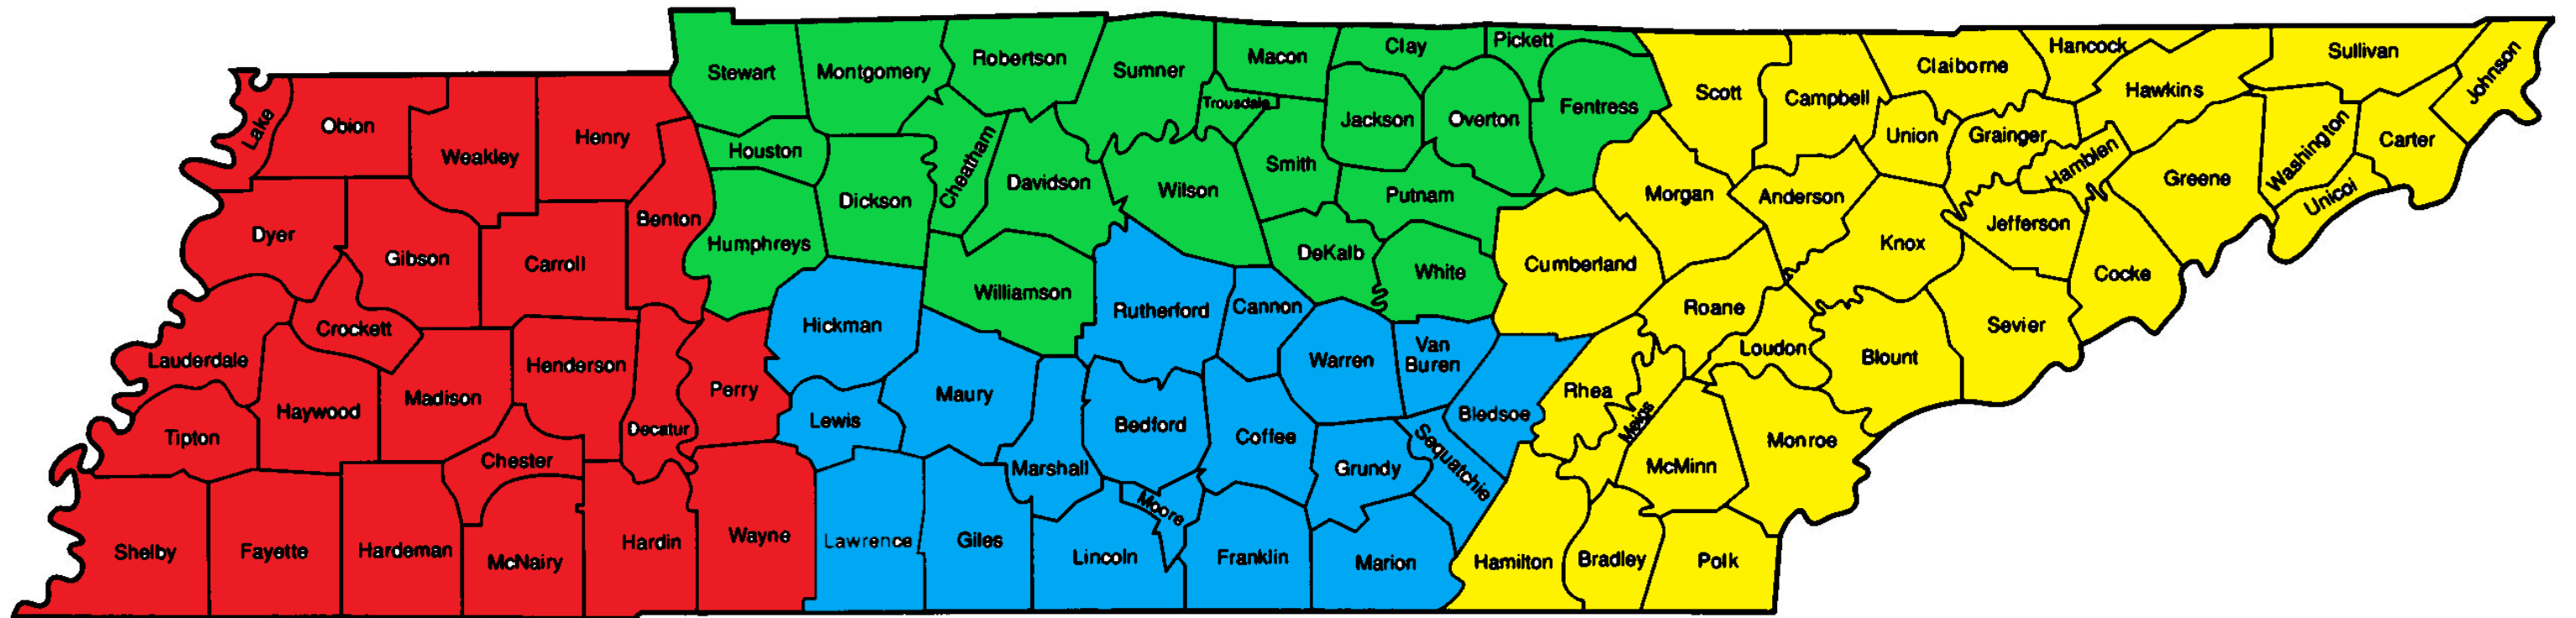

Tennessee
FBI · **ΦΒΑ**®

REGIONS BY COUNTY

EFFECTIVE SEPTEMBER 15, 2021

Tennessee
FBI · **ΦΒΑ**®

WEST

UPPER MIDDLE

LOWER MIDDLE

EAST

Tennessee

FBI/ΦΒΑ®

REGIONS BY COUNTY

EFFECTIVE SEPTEMBER 15, 2021

Tennessee

FBI/ΦΒΑ®

WEST

UPPER MIDDLE

LOWER MIDDLE

EAST

WEST	UPPER MIDDLE	LOWER MIDDLE	EAST
Benton	Cheatham	Bedford	Anderson
Carroll	Clay	Bledsoe	Blount
Chester	Davidson	Cannon	Bradley
Crockett	DeKalb	Coffee	Campbell
Decatur	Dickson	Franklin	Carter
Dyer	Fentress	Giles	Claiborne
Fayette	Houston	Grundy	Cocke
Gibson	Humphreys	Hickman	Cumberland
Hardeman	Jackson	Lawrence	Grainger
Hardin	Macon	Lewis	Greene
Haywood	Montgomery	Lincoln	Hamblen
Henderson	Overton	Marion	Hamilton
Henry	Pickett	Marshall	Hancock
Lake	Putnam	Maury	Hawkins
Lauderdale	Robertson	Moore	Jefferson
Madison	Sumner	Rutherford	Johnson
McNairy	Trousdale	Sequatchie	Knox
Obion	White	Van Buren	Loudon
Perry	Williamson	Warren	McMinn
Shelby			Meigs
Tipton			Monroe
Wayne			Morgan
Weakley			Polk
			Rhea
			Roane
			Scott
			Sevier
			Sullivan
			Unicoi
			Union
			Washington