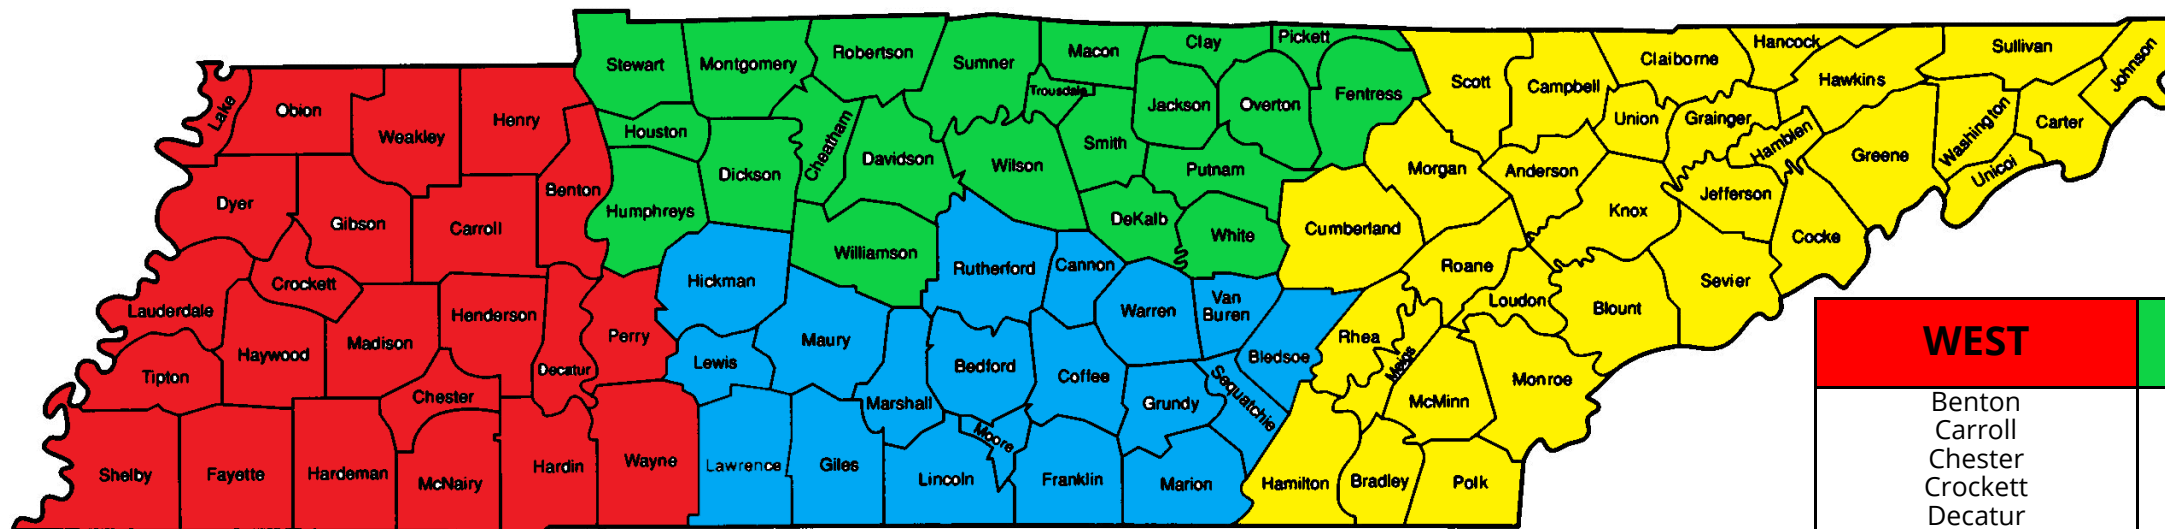

Tennessee
FBI · **ΦΒΑ**®

REGIONS BY COUNTY

EFFECTIVE SEPTEMBER 15, 2021

Tennessee
FBI · **ΦΒΑ**®

WEST

UPPER MIDDLE

LOWER MIDDLE

EAST

Tennessee

FBI/ΦΒΑ®

REGIONS BY COUNTY

EFFECTIVE SEPTEMBER 15, 2021

Tennessee

FBI/ΦΒΑ®

WEST

UPPER MIDDLE

LOWER MIDDLE

EAST

WEST	UPPER MIDDLE	LOWER MIDDLE	EAST
Benton	Cheatham	Bedford	Anderson
Carroll	Clay	Bledsoe	Blount
Chester	Davidson	Cannon	Bradley
Crockett	DeKalb	Coffee	Campbell
Decatur	Dickson	Franklin	Carter
Dyer	Fentress	Giles	Claiborne
Fayette	Houston	Grundy	Cocke
Gibson	Humphreys	Hickman	Cumberland
Hardeman	Jackson	Lawrence	Grainger
Hardin	Macon	Lewis	Greene
Haywood	Montgomery	Lincoln	Hamblen
Henderson	Overton	Marion	Hamilton
Henry	Pickett	Marshall	Hancock
Lake	Putnam	Maury	Hawkins
Lauderdale	Robertson	Moore	Jefferson
Madison	Sumner	Rutherford	Johnson
McNairy	Trousdale	Sequatchie	Knox
Obion	White	Van Buren	Loudon
Perry	Williamson	Warren	McMinn
Shelby			Meigs
Tipton			Monroe
Wayne			Morgan
Weakley			Polk
			Rhea
			Roane
			Scott
			Sevier
			Sullivan
			Unicoi
			Union
			Washington